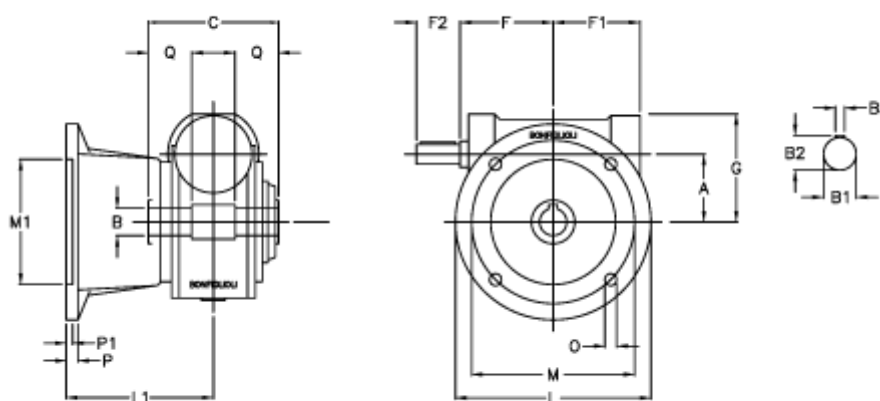

Data Sheet

Article number: 3901044070600

Description: Worm gear with solid input shaft
VF 44FA-70-HS

Measures

a	= 44.6	F1 = 54	P = 9
B	= 18	F2 = 30	P1 = 7
B1	= 11	g = 71	Q = 24.5
B2	= 12.5	L = 110	
B3	= 4	L1 = 90	
C	= 64	m = 87	
Description	= VF 44FA-xx-HS	M1 = 60	
F	= 54	O = 8.5	